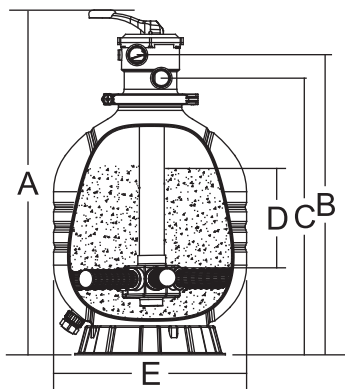

### Highlight Features:

- Suggested Installation:  
Domestic In-ground and above ground pool / hot spa tub
- Max operating pressure 40 psi / 2.8 bar
- Max temperature of 50°C (122 °F)
- Universal standard of union connection provided
- ABS lateral provided
- Suggested size of media : 0.5-0.8mm

- [1] Unique one-piece clamp with screw-type lock designed to simplify installation and allow tool-free servicing.
- [2] Equipped with multiport valve with 6-way functions
- [3] Easy-to-read pressure gauge for easy inspection

#### Product Dimension

| Model No | A mm | B mm | C mm | D mm | E mm |
|----------|------|------|------|------|------|
| MFV17    | 816  | 695  | 625  | 195  | 425  |
| MFV20    | 889  | 772  | 712  | 225  | 500  |
| MFV24    | 980  | 860  | 800  | 280  | 600  |
| MFV27A   | 1081 | 963  | 903  | 300  | 675  |
| MFV27    | 1133 | 976  | 910  | 300  | 675  |
| MFV31A   | 1126 | 1008 | 948  | 370  | 775  |
| MFV31    | 1178 | 1021 | 955  | 370  | 775  |
| MFV35    | 1296 | 1139 | 1073 | 440  | 875  |